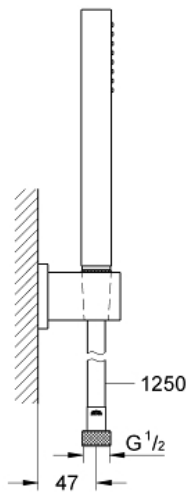

EUPHORIA CUBE STICK
Wall holder set 1 spray

MODEL # 27702000

Pure Freude
an Wasser

GROHE

Product Description:
EUPHORIA CUBE STICK
Wall holder set 1 spray

Standard Specification:
Hand shower (27 698 000)
wall shower holder (27 693 000)
Silverflex shower hose 1250 mm (28 362)
GROHE DreamSpray perfect spray pattern
GROHE StarLight chrome finish
SpeedClean anti-limescale system
Inner WaterGuide for a longer life
Twistfree preventing the hose from twisting

Color:
□ 27702000 Chrome