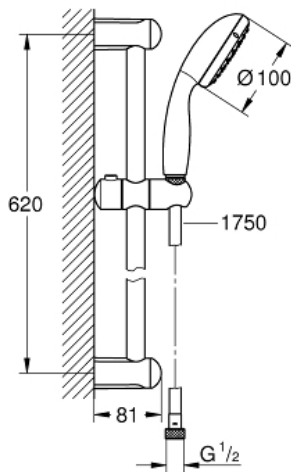

NEW TEMPESTA 100 Shower rail set 1 spray

MODEL # 27924000

Pure Freude
an Wasser

GROHE

Product Description:
NEW TEMPESTA 100
Shower rail set 1 spray

Standard Specification:

Consisting of:

hand shower (27 923 000)

shower rail, 600 mm (27 523)

Relexaflex hose 1750 mm 1/2" x 1/2" (28 154)

GROHE EcoJoy 9.5 l/min flow limiter

GROHE DreamSpray perfect spray pattern

GROHE StarLight chrome finish

SpeedClean anti-limescale system

Inner WaterGuide for a longer life

ShockProof silicone ring prevents damage caused by a shower falling

Color:

□ 27924000 Chrome