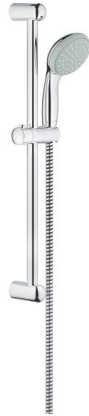

NEW TEMPESTA 100 Shower rail set 1 spray

MODEL # 27924000

Pure Freude
an Wasser

GROHE

Product Description:
NEW TEMPESTA 100
Shower rail set 1 spray

Standard Specification:

Consisting of:

hand shower (27 923 000)

shower rail, 600 mm (27 523)

Relexaflex hose 1750 mm 1/2" x 1/2" (28 154)

GROHE EcoJoy 9.5 l/min flow limiter

GROHE DreamSpray perfect spray pattern

GROHE StarLight chrome finish

SpeedClean anti-limescale system

Inner WaterGuide for a longer life

ShockProof silicone ring prevents damage caused by a shower falling

Color:

□ 27924000 Chrome