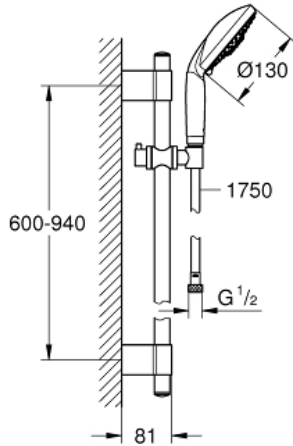

RAINSHOWER CLASSIC 130
Shower rail set 3 sprays

MODEL # 28769001

Pure Freude
an Wasser

GROHE

Product Description:
RAINSHOWER CLASSIC 130
Shower rail set 3 sprays

Standard Specification:
hand shower Classic (28 764 000)
shower rail 900 mm (28 819 001)
with wall holders made of metal
Silverflex shower hose 1750 mm (28 388 000)
GROHE StarLight chrome finish
GROHE QuickFix Plus adjustable distance
between brackets, to adapt to existing holes
Inner WaterGuide for a longer life
Twistfree preventing the hose from twisting

Color:
 28769001 Chrome