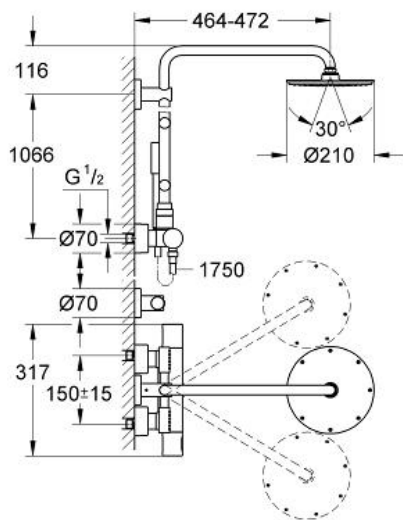

RAINSHOWER SYSTEM 210

Shower system with thermostat and side showers

MODEL # 27374000

Pure Freude
an Wasser

GROHE

Product Description:

RAINSHOWER SYSTEM 210

Shower system with thermostat and side showers

Standard Specification:

horizontal swivable 450 mm projection shower arm

exposed thermostatic shower

with Aquadimmer function

metal head shower Rainshower Cosmopolitan 210 (28 368 000)

with ball joint

rotation angle $\pm 15^\circ$

4 adjustable side showers

metal shower hose 1750 mm (28 025)

GROHE TurboStat compact cartridge

with wax thermoelement

GROHE SafeStop safety button at 38°C

(calibration required)

GROHE SafeStop Plus optional temperature limiter at 43°C included