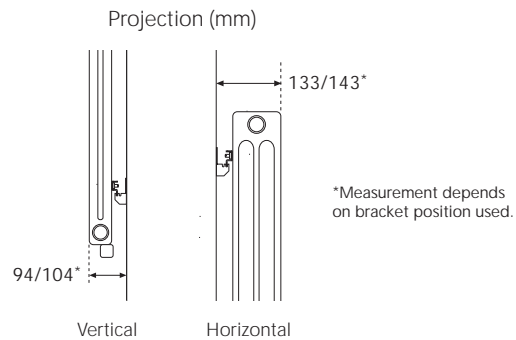

Remote control thermostat supplied.

Towel rail. Please see opposite or page 99.

Micro fibre cleaning brush. Please see opposite or page 99.

Electric COLUMN Vertical.

Electric COLUMN Vertical.

| Code      | Width mm | Height mm | Rated Watts |
|-----------|----------|-----------|-------------|
| E8-2180   | 400      | 1845      | 1000        |
| E12-2180▲ | 600      | 1845      | 1500        |

IP rating: IP44.

Electric COLUMN Horizontal.

| Code      | Length mm | Height mm | Rated watts |
|-----------|-----------|-----------|-------------|
| E8-3060   | 450       | 600       | 500         |
| E10-3060  | 550       | 600       | 750         |
| E12-3060▲ | 650       | 600       | 1000        |
| E14-3060  | 750       | 600       | 1250        |

IP rating: IP44.

Electric COLUMN Horizontal.

COLUMN Accessories.

| Product  | Code         |
|--|--------------|
|  Towel rail (white with chrome fixings) | 12SECRAL▲    |
|  Micro fibre cleaning brush             | COLUMNBRUSH2 |

▲ Towel rail only available for products with this symbol.

 Delivery: 3-5 working days from stock.

NB: All measurements are nominal.