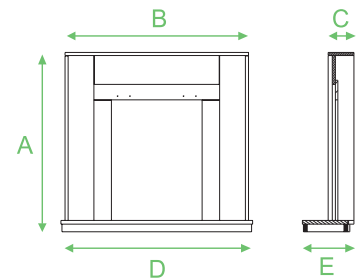

Electric Suites

Roma KLX Suite Oak

Roma KLX Suite Maple

Roma KLX Suite Mahogany

Roma **KLX** Suite

Features

- Choice of 1 or 2kW heat output
- LED technology– expected lifespan of 50,000 hrs.
- 100% efficient at point of use
- Top-side positioned heat controls
- Thermostat control & overheat safety cut out
- One piece fuel bed
- Quick fit kettle connection
- Flame can be used independently of heat
- Available in mahogany, maple & oak
- One box solution

A	B	C	D	E
870mm	890mm	125mm	930mm	250mm

Product Code	Model
051417	Roma KLX Suite Mahogany
051424	Roma KLX Suite Maple
051431	Roma KLX Suite Oak