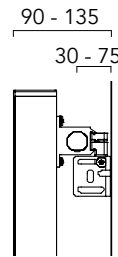

### Horizontal - White & Grey All available from stock

Model	Height (mm)	Width (mm)	Watts Δt 50°C	Btu's Δt 50°C	White Ex VAT	Grey Ex VAT	White Inc VAT	Grey Inc VAT
KURH6071	600	715	776	2648	£362.00	£417.00	£434.40	£500.40
KURH6010	600	1075	1164	3972	£527.00	£606.00	£632.40	£727.20
KURH6011	600	1195	1293	4412	£583.00	£670.00	£699.60	£804.00
KURH6014	600	1435	1551	5292	£696.00	£800.00	£835.20	£960.00

### Horizontal - Black All available from stock

Model	Height (mm)	Width (mm)	Watts Δt 50°C	Btu's Δt 50°C	Black Ex VAT	Black Inc VAT
KURH6071	600	715	776	2648	£417.00	£500.40
KURH6010	600	1075	1164	3972	£606.00	£727.20
KURH6011	600	1195	1293	4412	£670.00	£804.00
KURH6014	600	1435	1551	5292	£800.00	£960.00