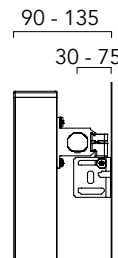

Vertical - White & Grey All available from stock

Model	Height (mm)	Width (mm)	Watts Δt 50°C	Btu's Δt 50°C	White Ex VAT	Grey Ex VAT	White Inc VAT	Grey Inc VAT
KURV1535	1575	355	822	2805	£365.00	£420.00	£438.00	£504.00
KURV1547	1575	475	1095	3736	£474.00	£545.00	£568.80	£654.00
KURV1559	1575	595	1369	4671	£583.00	£670.00	£699.60	£804.00
KURV1835	1825	355	921	3142	£406.00	£467.00	£487.20	£560.40
KURV1847	1825	475	1228	4190	£529.00	£609.00	£634.80	£730.80
KURV1859	1825	595	1535	5237	£652.00	£750.00	£782.40	£900.00