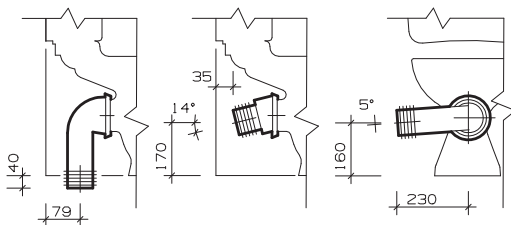

alcona flushwise

4/2.6 litre dual flush
Environmentally friendly, reduced water consumption
co-ordinatingalcona range

Alcona flushwise WC suite, horizontal outlet

All measurements shown are in millimetres. Drawing sizes are not to scale.

to specify/order:

Please use the eight character reference shown below.

wc pan

- Horizontal outlet **AR1148WH**
- *Bottom outlet **AR1145WH**

Flushwise® fitted cistern assembly with fittings:
Dual 4/2.6L flush, push button **AR2342WH**
(note: Cistern can be adjusted to 6/4L, standard flush.)

seat and cover

- Plastic hinges **AR7810WH**
- Bottom fix stainless steel hinge **AR7815WH**
- With soft closing mechanism **AR7853WH**

wc outlet connector

- P trap outlet connector **WF1240WH**
- S or turned P trap connector **WF1241WH**
- *Bottom outlet connector **WF1224XX**