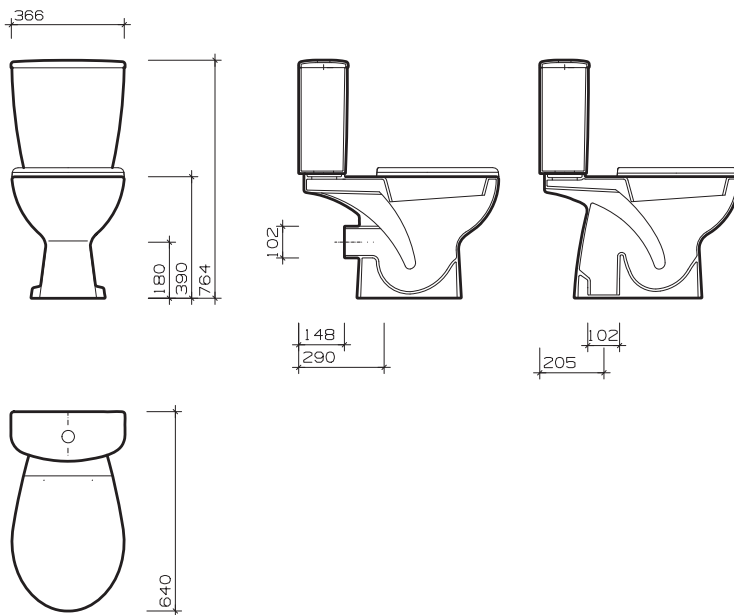

alcona flushwise

4/2.6 litre dual flush
Environmentally friendly, reduced water consumption
co-ordinatingalcona range

Alcona flushwise WC suite, horizontal outlet

All measurements shown are in millimetres. Drawing sizes are not to scale.

to specify/order:

Please use the eight character reference shown below.

wc pan

- Horizontal outlet **AR1148WH**
- *Bottom outlet **AR1145WH**

Flushwise® fitted cistern assembly with fittings:
Dual 4/2.6L flush, push button **AR2342WH**
(note: Cistern can be adjusted to 6/4L, standard flush.)

applications

Commercial, Domestic, Hotels and Leisure.

material

Vitreous china.

colour

White WH.

fixings

WC screwed to floor.

AWARDED THE WATERWISE MARQUE

Best design WC for water reduction.

Note: Variation in drainage systems may necessitate increasing the flush volume to ensure efficient drainline carry, this can be done post installation up to 6/4 litre max.