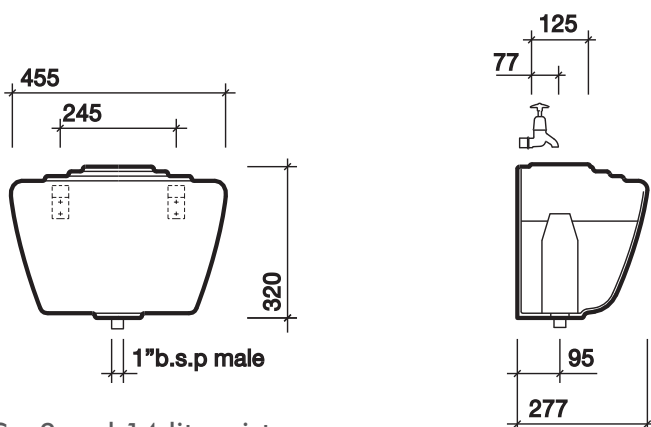

All cisterns fitted with wall hanger provided.
Plastic: Cistern screwed to wall.

VC - 4.5 litre cistern

VC - 9 and 14 litre cisterns

Plastic - all sizes.

All measurements shown are in millimetres. Drawing sizes are not to scale.