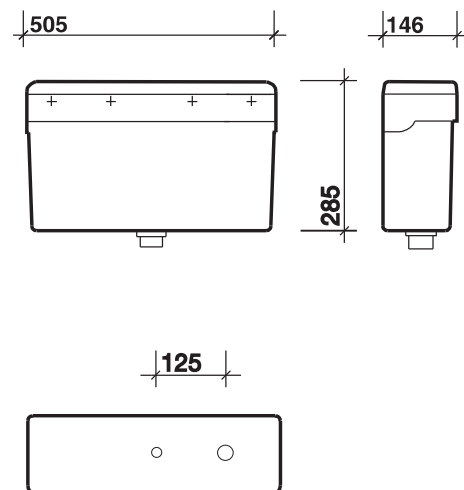

- No cover,
- 4.5L (single bowl) - VC
- 9L (2/3 bowls) - VC
- 14L (4/5 bowls) - VC

- CX8711WH**
- CX8712WH**
- CX8713WH**

- 4.5L (single bowl) - Plastic
- 9L (2/3 bowls) - Plastic
- 14L (4/5 bowls) - Plastic

All cisterns fitted with wall hanger provided.
Plastic: Cistern screwed to wall.

VC - 4.5 litre cistern

VC - 9 and 14 litre cisterns

Plastic - all sizes.

All measurements shown are in millimetres. Drawing sizes are not to scale.