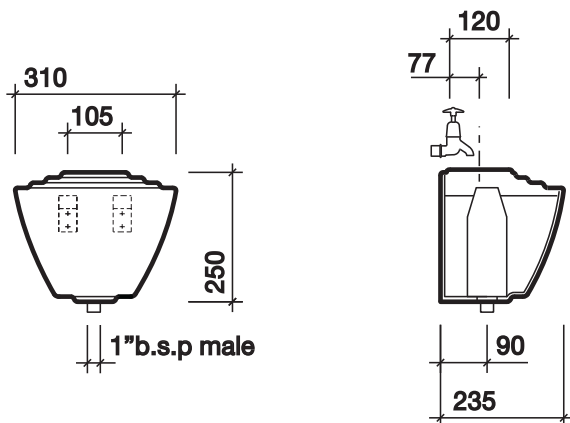

All cisterns fitted with wall hanger provided.
Plastic: Cistern screwed to wall.

VC - 4.5 litre cistern

VC - 9 and 14 litre cisterns

Plastic - all sizes.

All measurements shown are in millimetres. Drawing sizes are not to scale.