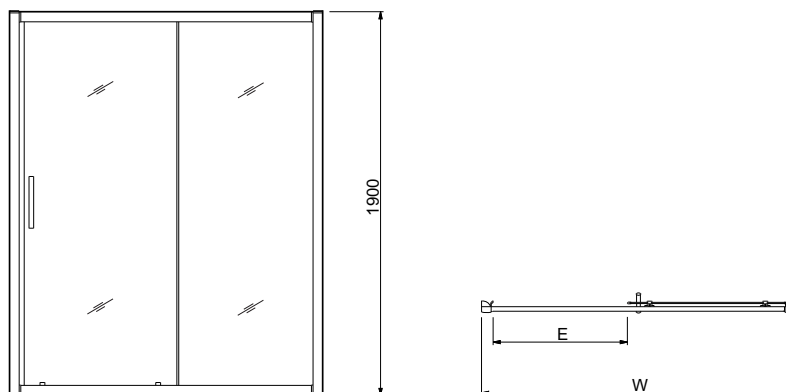

side panel

Side panel 900mm
Side panel 800mm
Side panel 760mm

ES45400CP
ES44400CP
ES43400CP

(Above supplied with standard wall profiles that give 20mm adjustment each side.)

All fixings and instructions included. Can be installed to open from left or right.)

trays

Co-ordinating Twyford Trays available.

extension profile

For extra 30mm adjustment

ES40600CP

material

Aluminium frame, 6mm toughened safety glass with protective coating.

finish/colour

Polished silver frame, clear glass.

additional fixings

None required.

| Product Number | Description | W - Nominal Width mm | E - Entry Width mm | W - Adjustment mm | |
|----------------|---------------------|----------------------|--------------------|-------------------|-----------------|
| | | | | Alcove | With Side Panel |
| ES46500CP | Sliding Door 1000mm | 1000 | 380 | 950-990 | 960-980 |
| ES47500CP | Sliding Door 1100mm | 1100 | 430 | 1050-1090 | 1060-1080 |
| ES48500CP | Sliding Door 1200mm | 1200 | 480 | 1150-1190 | 1160-1180 |
| ES49500CP | Sliding Door 1400mm | 1400 | 570 | 1350-1390 | 1360-1380 |
| ES40500CP | Sliding Door 1700mm | 1700 | 750 | 1650-1690 | 1660-1680 |

all measurements shown are in millimetres. drawing sizes are not to scale.