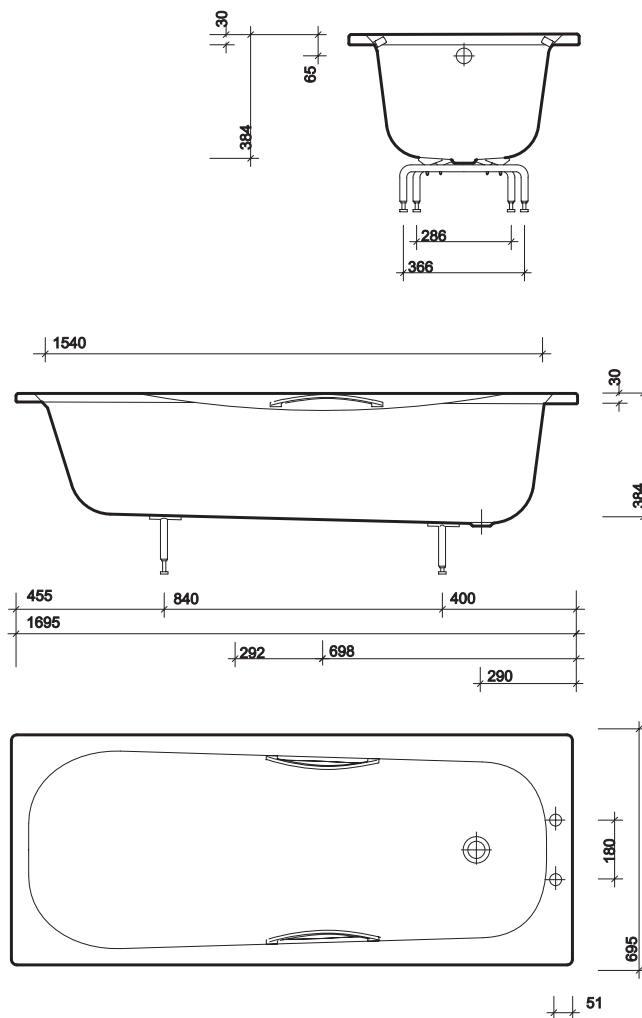

fixings

Cradles with adjustable legs. Screwed to floor and secured to wall with clips provided.

All measurements shown are in millimetres. Drawing sizes are not to scale.