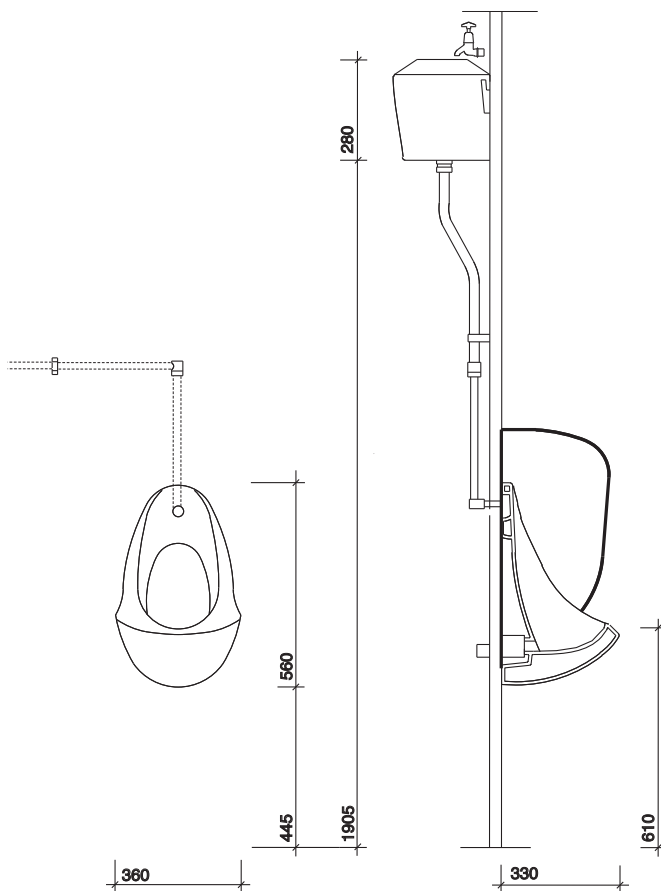

spectrum

fully concealed cistern, flushpipes and waste pipes
designed for panel faced ducts

Concealed

to specify/order:

Please use the eight character reference shown below.

urinal

360 x 560 x 330mm

VC7004WH

14L (4/5 bowls) - VC

CX8711WH

CX8712WH

CX8713WH

4.5L (single bowl) - Plastic

9L (2/3 bowls) - Plastic

14L (4/5 bowls) - Plastic

CX9121XX

H.T.M. 64, code URH.

material

Vitreous china.

colour

White WH.

fixings

Bowl fitted on concealed hangers onto panels
up to 20mm thick.

Cistern supported on hangers.

All measurements shown are in millimetres. Drawing sizes
are not to scale.